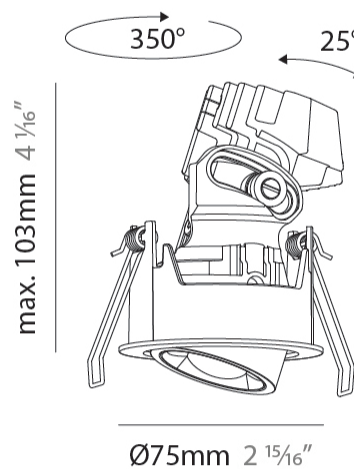

GENERAL

Series: Oiko Pro
Subseries: Oiko Pro Adjustable
Brand: Prolicht
Division: Architectural
Mounting Type: Recessed
Mounting Location: Ceiling
Subcategory: Downlight

PHYSICAL

Shape: Round
Diameter (mm): 75
Diameter (in): 2 15/16
Height (mm): 103
Height (in): 4 1/16
Ceiling Thickness (mm): 1 - 25
Ceiling Thickness (in): 1/16 - 1 3/16
Min. Recessing Depth (mm): 115
Min. Recessing Depth (in): 4 1/2
Light Distribution: Downlight
Diffuser: Lens Pack - Spread Lens / Linear Spread Lens / Honeycomb Louver
Fixture Finish: SSR / BKV / CWI / CRY / HAB / UFT / ITA / RUA / FTG / MYG / LOD / PUS / FRO / FUP / KIA / POP / BLS / SPG / MEY / GOH / GUM / CHC / COM / ABZ / JAG / OBR / MOS / ROR
Fixture Material: Aluminum Die Cast
Cut-out Measurements: D. - 68mm / 2 11/16"

ELECTRICAL

Lamp Type: LED (Zhaga Standard)
Input Wattage (W): 14
Total Output Wattage (W): 12.7
Dimming: Dali Dimming
Driver Included: No
Driver Location: Remote
Driver Type: Constant Current - Universal (120Vac only for DALI driver)
Driver Class: Class 2
Input Voltage (V): 120 - 277
Constant Current (MA): 700

LED

Number of LEDs: 1
Color Temperature (°K): 2700-6500 Tunable White
Max. Delivered Lumen (lm): 1054 - 1240
Nominal Lumen (lm): 1242 - 1460
CRI: >90 CRI
Lamp Life (hrs): 50000
Special LEDs offerings: Tunable White

OPTICAL

Reflector°: 52

RATINGS AND CERTIFICATIONS

Certified By: Certified for North American Standards
IP rating: IP20