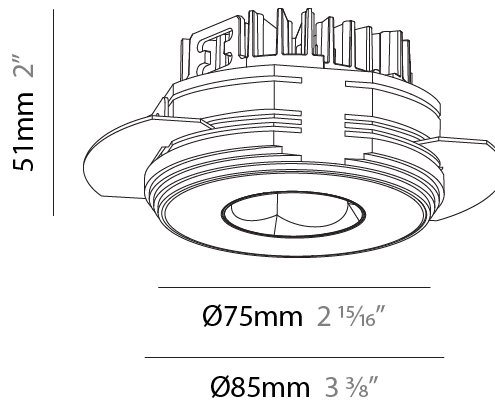

GENERAL

Series: Oiko Pro
Subseries: Oiko Pro Round
Brand: Prolicht
Division: Architectural
Mounting Type: Trimless
Mounting Location: Ceiling
Subcategory: Downlight

PHYSICAL

Shape: Round
Diameter (mm): 75
Diameter (in): 2 ¹⁵/₁₆
Height (mm): 51
Height (in): 2
Ceiling Thickness (mm): 10 / 12.5 / 15 / 25
Ceiling Thickness (in): 3/8 or 1/2 or 9/16 or 1
Min. Recessing Depth (mm): 55
Min. Recessing Depth (in): 2 ³/₁₆
Light Distribution: Direct
Diffuser: Lens Pack - Spread Lens / Linear Spread Lens / Honeycomb Louver
Fixture Finish: SSR / BKV / CWI / CRY / HAB / UFT / ITA / RUA / FTG / MYG / LOD / PUS / FRO / FUP / KIA / POP / BLS / SPG / MEY / GOH / GUM / CHC / COM / ABZ / JAG / OBR / MOS / ROR
Fixture Material: Aluminum Die Cast
Cut-out Measurements: 86mm / 2 11/16" Diameter

ELECTRICAL

Lamp Type: LED (Zhaga Standard)
Input Wattage (W): 14
Total Output Wattage (W): 12.7
Dimming: Dali Dimming
Driver Included: No
Driver Location: Recessed Housing
Driver Type: Constant Current - Universal (120Vac only for DALI driver)
Driver Class: Class 2
Input Voltage (V): 120 - 277
Constant Current (MA): 700

LED

Color Temperature (°K): 2700-6500 Tunable White
Max. Delivered Lumen (lm): 1240
Nominal Lumen (lm): 1460
CRI: >90 CRI
Lamp Life (hrs): 50000
Special LEDs offerings: Tunable White

OPTICAL

Reflector°: 52
Adjustability: Fixed

RATINGS AND CERTIFICATIONS

Certified By: Certified for North American Standards
IP rating: IP20