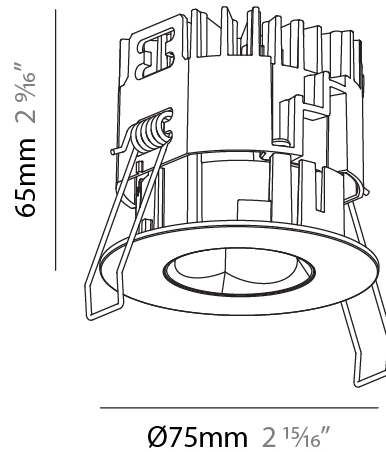

GENERAL

Series: Oiko Pro
Subseries: Oiko Pro Round
Brand: Prolicht
Division: Architectural
Mounting Type: Recessed
Mounting Location: Ceiling
Subcategory: Downlight

PHYSICAL

Shape: Round
Diameter (mm): 75
Diameter (in): 2 ¹⁵/₁₆
Height (mm): 65
Height (in): 2 ⁹/₁₆
Ceiling Thickness (mm): 1 - 25
Ceiling Thickness (in): 1/16 - 1 3/16
Min. Recessing Depth (mm): 70
Min. Recessing Depth (in): 2 ³/₄
Light Distribution: Direct
Diffuser: Lens Pack - Spread Lens / Linear Spread Lens / Honeycomb Louver
Fixture Finish: SSR / BKV / CWI / CRY / HAB / UFT / ITA / RUA / FTG / MYG / LOD / PUS / FRO / FUP / KIA / POP / BLS / SPG / MEY / GOH / GUM / CHC / COM / ABZ / JAG / OBR / MOS / ROR
Fixture Material: Aluminum Die Cast
Cut-out Measurements: 68mm / 2 11/16" Diameter

ELECTRICAL

Lamp Type: LED (Zhaga Standard)
Input Wattage (W): 14
Total Output Wattage (W): 12.7
Dimming: Dali Dimming
Driver Included: No
Driver Location: Recessed Housing
Driver Type: Constant Current - Universal (120Vac only for DALI driver)
Driver Class: Class 2
Input Voltage (V): 120 - 277
Constant Current (MA): 700

LED

Color Temperature (°K): 2700-6500 Tunable White
Max. Delivered Lumen (lm): 1129
Nominal Lumen (lm): 1460
CRI: >93 CRI
Lamp Life (hrs): 50000
Special LEDs offerings: Tunable White

OPTICAL

Reflector°: 36
Adjustability: Fixed

RATINGS AND CERTIFICATIONS

Certified By: Certified for North American Standards
IP rating: IP20