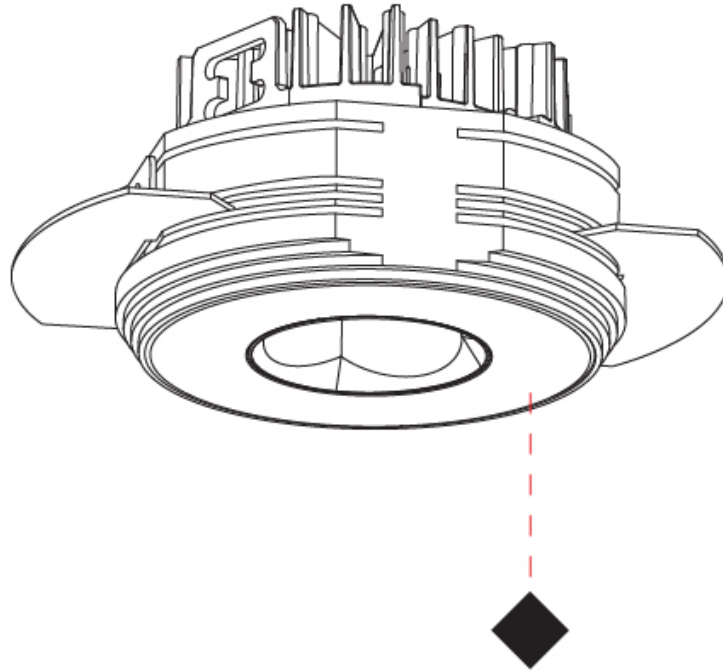

OIKO PRO ROUND TRIMLESS

A35882-

PROJECT	_____
TYPE	_____
SPECIFIER	_____
QUANTITY	_____
DATE	_____