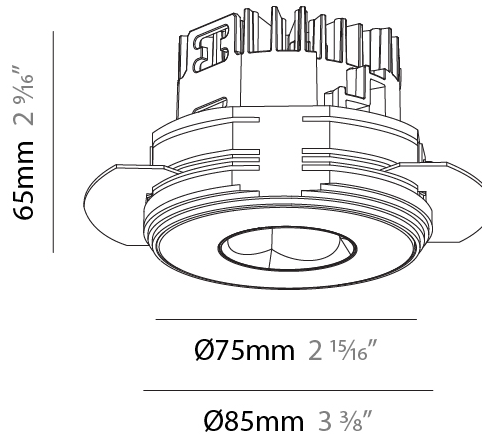

GENERAL

Series: Oiko Pro
Subseries: Oiko Pro Round
Brand: Prolicht
Division: Architectural
Mounting Type: Trimless
Mounting Location: Ceiling
Subcategory: Downlight

PHYSICAL

Shape: Round
Diameter (mm): 75
Diameter (in): 2 ¹⁵/₁₆
Height (mm): 65
Height (in): 2 ⁹/₁₆
Ceiling Thickness (mm): 10 / 12.5 / 15 / 25
Ceiling Thickness (in): 3/8 or 1/2 or 9/16 or 1
Min. Recessing Depth (mm): 70
Min. Recessing Depth (in): 2 ³/₄
Light Distribution: Direct
Diffuser: Lens Pack - Spread Lens / Linear Spread Lens / Honeycomb Louver
Fixture Finish: SSR / BKV / CWI / CRY / HAB / UFT / ITA / RUA / FTG / MYG / LOD / PUS / FRO / FUP / KIA / POP / BLS / SPG / MEY / GOH / GUM / CHC / COM / ABZ / JAG / OBR / MOS / ROR
Fixture Material: Aluminum Die Cast
Cut-out Measurements: 86mm / 2 11/16" Diameter

ELECTRICAL

Lamp Type: LED (Zhaga Standard)
Input Wattage (W): 14
Total Output Wattage (W): 12.7
Dimming: Dali Dimming
Driver Included: No
Driver Location: Recessed Housing
Driver Type: Constant Current - Universal (120Vac only for DALI driver)
Driver Class: Class 2
Input Voltage (V): 120 - 277
Constant Current (MA): 700

LED

Color Temperature (°K): 2700-6500 Tunable White
Max. Delivered Lumen (lm): 1129
Nominal Lumen (lm): 1460
CRI: >90 CRI
Lamp Life (hrs): 50000
Special LEDs offerings: Tunable White

OPTICAL

Reflector°: 36
Adjustability: Fixed

RATINGS AND CERTIFICATIONS

Certified By: Certified for North American Standards
IP rating: IP20