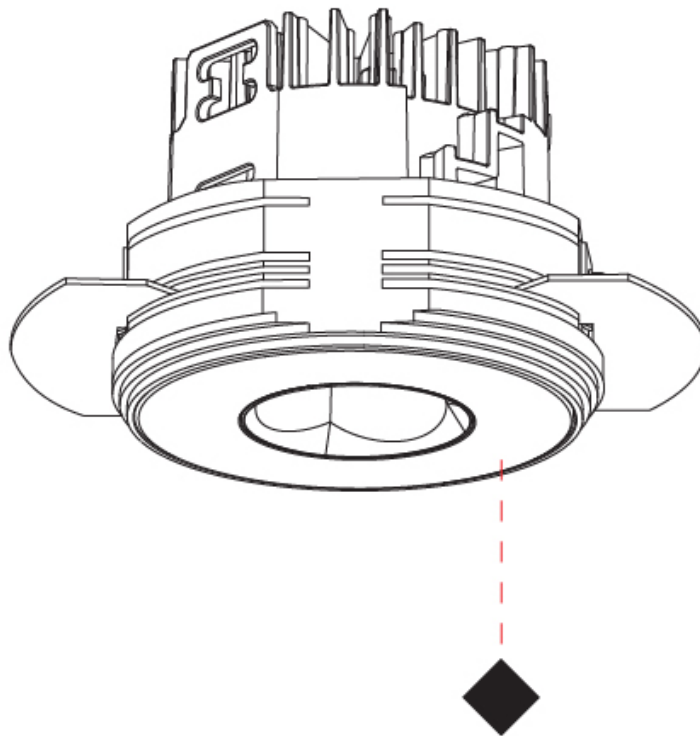

OIKO PRO ROUND TRIMLESS

A35881-

PROJECT

TYPE

SPECIFIER

QUANTITY

DATE

A