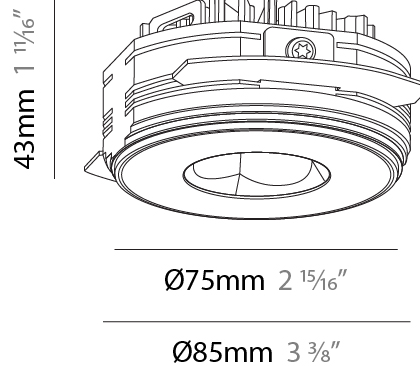

GENERAL

Series: Oiko Pro
Subseries: Oiko Pro Round
Brand: Prolicht
Division: Architectural
Mounting Type: Trimless
Mounting Location: Ceiling
Subcategory: Downlight

PHYSICAL

Shape: Round
Diameter (mm): 75
Diameter (in): 2 15/16
Height (mm): 43
Height (in): 1 11/16
Ceiling Thickness (mm): 10 / 12.5 / 15 / 25
Ceiling Thickness (in): 3/8 or 1/2 or 9/16 or 1
Min. Recessing Depth (mm): 50
Min. Recessing Depth (in): 1 15/16
Light Distribution: Direct
Diffuser: Lens Pack - Spread Lens / Linear Spread Lens / Honeycomb Louver
Fixture Finish: SSR / BKV / CWI / CRY / HAB / UFT / ITA / RUA / FTG / MYG / LOD / PUS / FRO / FUP / KIA / POP / BLS / SPG / MEY / GOH / GUM / CHC / COM / ABZ / JAG / OBR / MOS / ROR
Fixture Material: Aluminum Die Cast
Cut-out Measurements: 86mm / 2 11/16" Diameter

ELECTRICAL

Lamp Type: LED (Zhaga Standard)
Input Wattage (W): 14
Total Output Wattage (W): 12.7
Dimming: Dali Dimming
Driver Included: No
Driver Location: Recessed Housing
Driver Type: Constant Current - Universal (120Vac only for DALI driver)
Driver Class: Class 2
Input Voltage (V): 120 - 277
Constant Current (MA): 700

LED

Color Temperature (°K): 2700-6500 Tunable White
Max. Delivered Lumen (lm): 1381
Nominal Lumen (lm): 1460
CRI: >90 CRI
Lamp Life (hrs): 50000
Special LEDs offerings: Tunable White

OPTICAL

Reflector: 62
Adjustability: Fixed

RATINGS AND CERTIFICATIONS

Certified By: Certified for North American Standards
IP rating: IP20