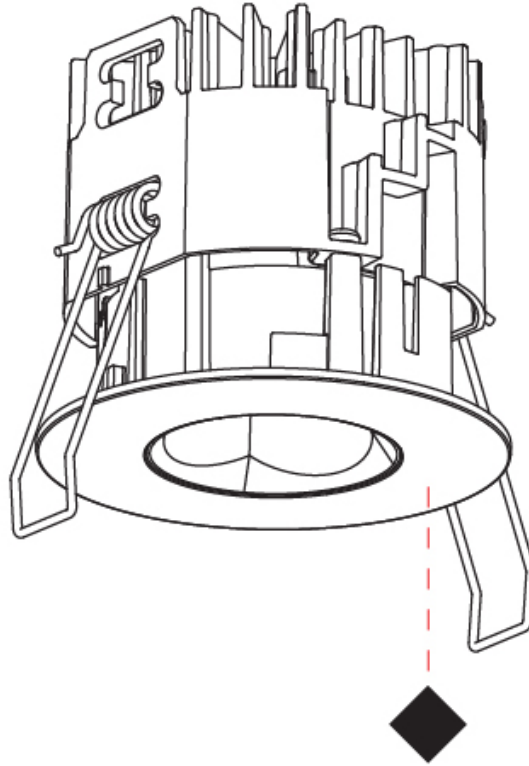

OIKO PRO ROUND RECESSED

A35871-

PROJECT

TYPE

SPECIFIER

QUANTITY

DATE

A