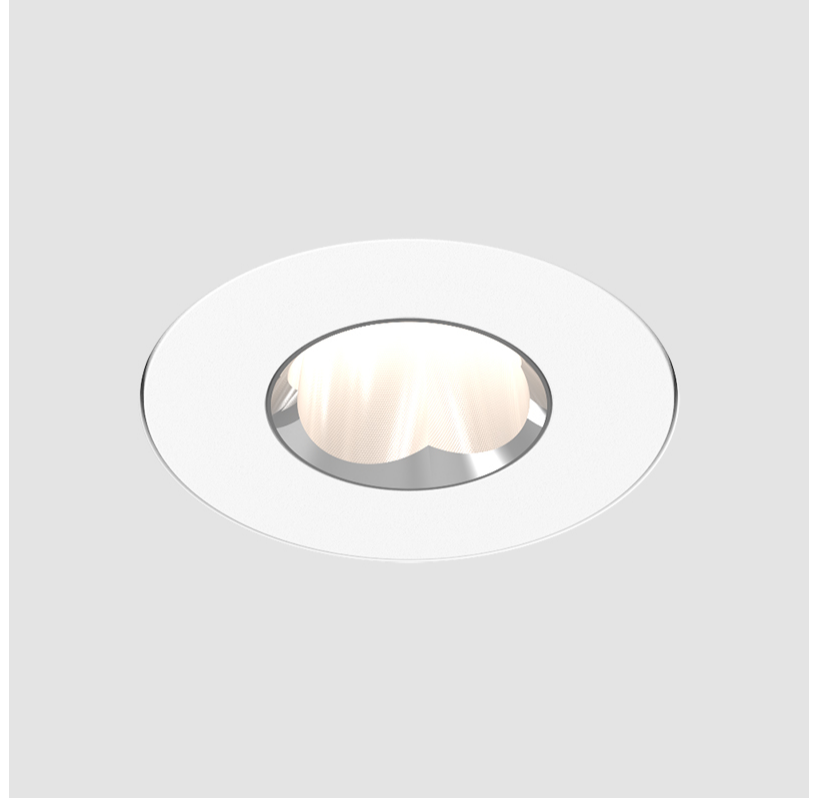

GENERAL

Series: Oiko Pro
Subseries: Oiko Pro Round
Brand: Prolicht
Division: Architectural
Mounting Type: Trimless
Mounting Location: Ceiling
Subcategory: Downlight

PHYSICAL

Shape: Round
Diameter (mm): 75
Diameter (in): 2 15/16
Height (mm): 43
Height (in): 1 11/16
Ceiling Thickness (mm): 10 / 12.5 / 15 / 25
Ceiling Thickness (in): 3/8 or 1/2 or 9/16 or 1
Min. Recessing Depth (mm): 50
Min. Recessing Depth (in): 1 15/16
Light Distribution: Direct
Diffuser: Lens Pack - Spread Lens / Linear Spread Lens / Honeycomb Louver
Fixture Finish: SSR / BKV / CWI / CRY / HAB / UFT / ITA / RUA / FTG / MYG / LOD / PUS / FRO / FUP / KIA / POP / BLS / SPG / MEY / GOH / GUM / CHC / COM / ABZ / JAG / OBR / MOS / ROR
Fixture Material: Aluminum Die Cast
Cut-out Measurements: 86mm / 2 11/16" Diameter

ELECTRICAL

Lamp Type: LED (Zhaga Standard)
Input Wattage (W): 14
Total Output Wattage (W): 12.7
Dimming: Dali Dimming
Driver Included: No
Driver Location: Recessed Housing
Driver Type: Constant Current - Universal (120Vac only for DALI driver)
Driver Class: Class 2
Input Voltage (V): 120 - 277
Constant Current (MA): 700

LED

Color Temperature (°K): 2700-6500 Tunable White
Max. Delivered Lumen (lm): 1381
Nominal Lumen (lm): 1460
CRI: >90 CRI
Lamp Life (hrs): 50000
Special LEDs offerings: Tunable White

OPTICAL

Reflector: 62
Adjustability: Fixed

RATINGS AND CERTIFICATIONS

Certified By: Certified for North American Standards
IP rating: IP20