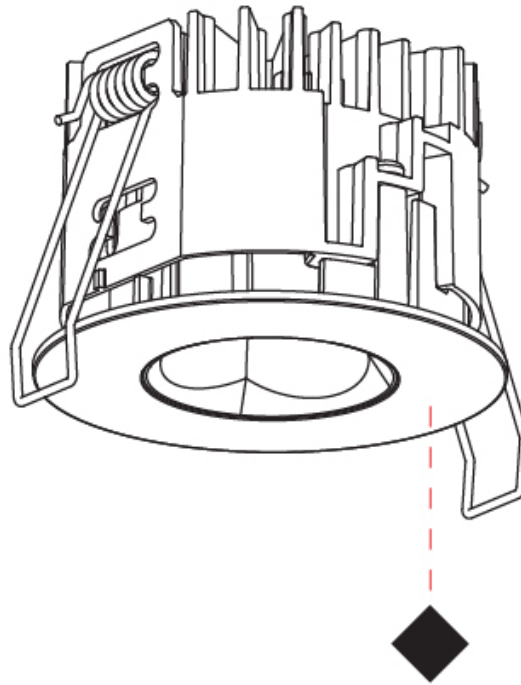

OIKO PRO ROUND RECESSED

A35872-

PROJECT

TYPE

SPECIFIER

QUANTITY

DATE

A