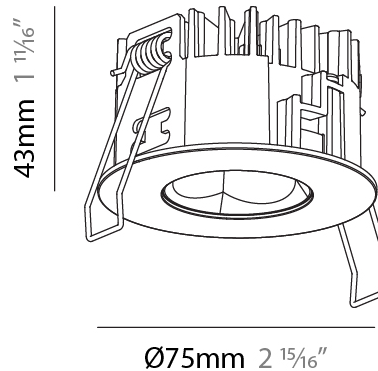

GENERAL

Series: Oiko Pro
Subseries: Oiko Pro Round
Brand: Prolicht
Division: Architectural
Mounting Type: Recessed
Mounting Location: Ceiling
Subcategory: Downlight

PHYSICAL

Shape: Round
Diameter (mm): 75
Diameter (in): 2 ¹⁵/₁₆
Height (mm): 43
Height (in): 1 ¹¹/₁₆
Ceiling Thickness (mm): 1 - 25
Ceiling Thickness (in): 1/16 - 1 3/16
Min. Recessing Depth (mm): 50
Min. Recessing Depth (in): 1 ¹⁵/₁₆
Light Distribution: Direct
Diffuser: Lens Pack - Spread Lens / Linear Spread Lens / Honeycomb Louver
Fixture Finish: SSR / BKV / CWI / CRY / HAB / UFT / ITA / RUA / FTG / MYG / LOD / PUS / FRO / FUP / KIA / POP / BLS / SPG / MEY / GOH / GUM / CHC / COM / ABZ / JAG / OBR / MOS / ROR
Fixture Material: Aluminum Die Cast
Cut-out Measurements: 68mm / 2 11/16" Diameter

ELECTRICAL

Lamp Type: LED (Zhaga Standard)
Input Wattage (W): 14
Total Output Wattage (W): 12.7
Dimming: Dali Dimming
Driver Included: No
Driver Location: Recessed Housing
Driver Type: Constant Current - Universal (120Vac only for DALI driver)
Driver Class: Class 2
Input Voltage (V): 120 - 277
Constant Current (MA): 700

LED

Color Temperature (°K): 2700-6500 Tunable White
Max. Delivered Lumen (lm): 1381
Nominal Lumen (lm): 1460
CRI: >93 CRI
Lamp Life (hrs): 50000
Special LEDs offerings: Tunable White

OPTICAL

Reflector°: 62
Adjustability: Fixed

RATINGS AND CERTIFICATIONS

Certified By: Certified for North American Standards
IP rating: IP20