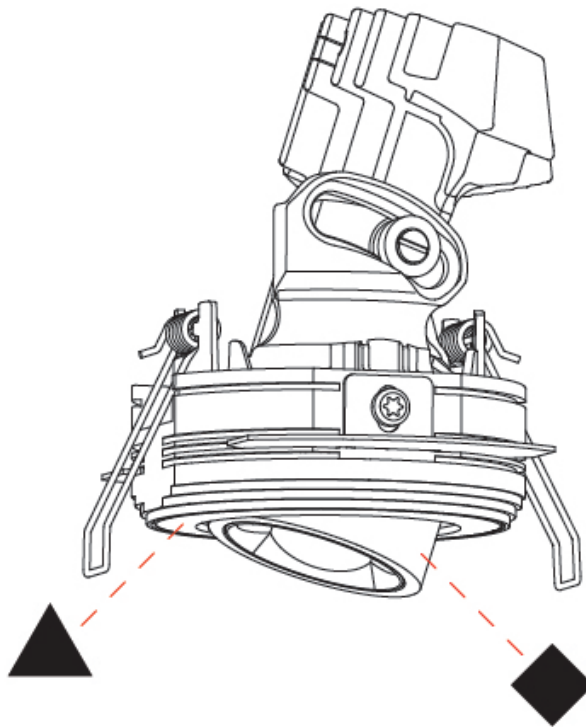

OIKO PRO ADJUSTABLE TRIMLESS

A35884-

PROJECT

TYPE

SPECIFIER

QUANTITY

DATE

A