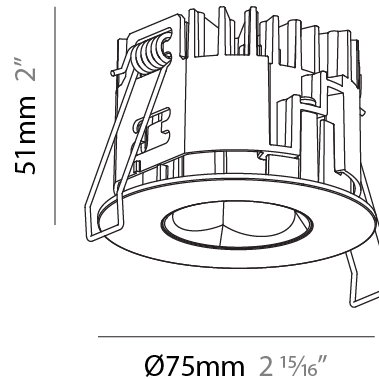

GENERAL

Series: Oiko Pro
Subseries: Oiko Pro Round
Brand: Prolicht
Division: Architectural
Mounting Type: Recessed
Mounting Location: Ceiling
Subcategory: Downlight

PHYSICAL

Shape: Round
Diameter (mm): 75
Diameter (in): 2 15/16
Height (mm): 51
Height (in): 2
Ceiling Thickness (mm): 1 - 25
Ceiling Thickness (in): 1/16 - 1 3/16
Min. Recessing Depth (mm): 55
Min. Recessing Depth (in): 2 3/16
Light Distribution: Direct
Diffuser: Lens Pack - Spread Lens / Linear Spread Lens / Honeycomb Louver
Fixture Finish: SSR / BKV / CWI / CRY / HAB / UFT / ITA / RUA / FTG / MYG / LOD / PUS / FRO / FUP / KIA / POP / BLS / SPG / MEY / GOH / GUM / CHC / COM / ABZ / JAG / OBR / MOS / ROR
Fixture Material: Aluminum Die Cast
Cut-out Measurements: 68mm / 2 11/16" Diameter

ELECTRICAL

Lamp Type: LED (Zhaga Standard)
Input Wattage (W): 14
Total Output Wattage (W): 12.7
Dimming: Dali Dimming
Driver Included: No
Driver Location: Recessed Housing
Driver Type: Constant Current - Universal (120Vac only for DALI driver)
Driver Class: Class 2
Input Voltage (V): 120 - 277
Constant Current (MA): 700

LED

Color Temperature (°K): 2700-6500 Tunable White
Max. Delivered Lumen (lm): 1240
Nominal Lumen (lm): 1460
CRI: >93 CRI
Lamp Life (hrs): 50000
Special LEDs offerings: Tunable White

OPTICAL

Reflector°: 52
Adjustability: Fixed

RATINGS AND CERTIFICATIONS

Certified By: Certified for North American Standards
IP rating: IP20