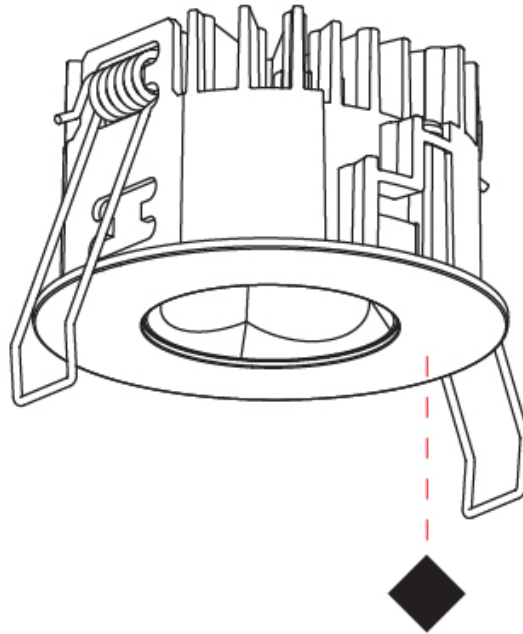

OIKO PRO ROUND RECESSED

A35873-

PROJECT

TYPE

SPECIFIER

QUANTITY

DATE