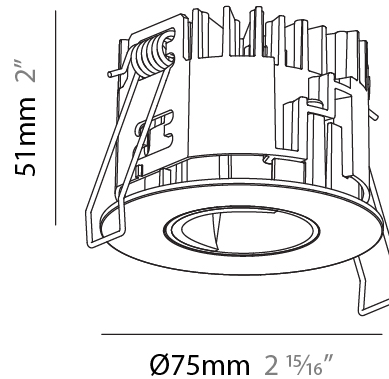

GENERAL

Series: Oiko Pro
Subseries: Oiko Pro Wallwash
Brand: Prolicht
Division: Architectural
Mounting Type: Recessed
Mounting Location: Ceiling
Subcategory: Downlight

PHYSICAL

Shape: Round
Diameter (mm): 75
Diameter (in): 2 ¹⁵/₁₆
Height (mm): 51
Height (in): 2
Ceiling Thickness (mm): 1 - 25
Ceiling Thickness (in): 1/16 - 1 3/16
Min. Recessing Depth (mm): 55
Min. Recessing Depth (in): 2 ³/₁₆
Light Distribution: Downlight
Diffuser: Lens Pack - Spread Lens / Linear Spread Lens / Honeycomb Louver
Fixture Finish: SSR / BKV / CWI / CRY / HAB / UFT / ITA / RUA / FTG / MYG / LOD / PUS / FRO / FUP / KIA / POP / BLS / SPG / MEY / GOH / GUM / CHC / COM / ABZ / JAG / OBR / MOS / ROR
Fixture Material: Aluminum Die Cast
Cut-out Measurements: 68mm / 2 11/16" Diameter

ELECTRICAL

Lamp Type: LED (Zhaga Standard)
Input Wattage (W): 14
Total Output Wattage (W): 12.7
Dimming: Dali Dimming
Driver Included: No
Driver Location: Recessed Housing
Driver Type: Constant Current - Universal (120Vac only for DALI driver)
Driver Class: Class 2
Input Voltage (V): 120 - 277
Constant Current (MA): 700

LED

Color Temperature (°K): 2700-6500 Tunable White
Max. Delivered Lumen (lm): 1216
Nominal Lumen (lm): 1460
CRI: >90 CRI
Lamp Life (hrs): 50000
Special LEDs offerings: Tunable White

OPTICAL

Adjustability: Fixed

RATINGS AND CERTIFICATIONS

Certified By: Certified for North American Standards
IP rating: IP20