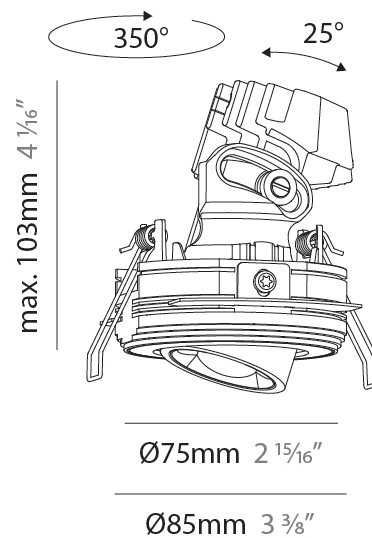

PHYSICAL

Shape: Round
Diameter (mm): 75
Diameter (in): 2 ¹⁵/₁₆
Height (mm): 103
Height (in): 4 ¹/₁₆
Ceiling Thickness (mm): 10 / 12.5 / 15 / 25
Ceiling Thickness (in): 3/8 or 1/2 or 9/16 or 1
Min. Recessing Depth (mm): 115
Min. Recessing Depth (in): 4 ¹/₂
Light Distribution: Direct
Diffuser: Lens Pack - Spread Lens / Linear Spread Lens / Honeycomb Louver
Fixture Finish: SSR / BKV / CWI / CRY / HAB / UFT / ITA / RUA / FTG / MYG / LOD / PUS / FRO / FUP / KIA / POP / BLS / SPG / MEY / GOH / GUM / CHC / COM / ABZ / JAG / OBR / MOS / ROR
Fixture Material: Aluminum Die Cast
Cut-out Measurements: D. 86mm / 3 3/8"

ELECTRICAL

Lamp Type: LED (Zhaga Standard)
Input Wattage (W): 14
Total Output Wattage (W): 12.7
Dimming: Dali Dimming
Driver Included: No
Driver Location: Recessed Housing
Driver Type: Constant Current - Universal (120Vac only for DALI driver)
Driver Class: Class 2
Input Voltage (V): 120 - 277
Constant Current (MA): 700

LED

Number of LEDs: 1
Color Temperature (°K): 2700-6500 Tunable White
Max. Delivered Lumen (lm): 1240
Nominal Lumen (lm): 1460
CRI: >90 CRI
Lamp Life (hrs): 50000
Special LEDs offerings: Tunable White

OPTICAL

Reflector°: 52
Adjustability: Rotational 350° / Tilt 25°

RATINGS AND CERTIFICATIONS

Certified By: Certified for North American Standards
IP rating: IP20