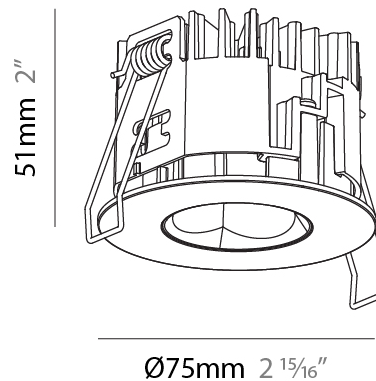

PHYSICAL

Shape: Round
Diameter (mm): 75
Diameter (in): 2 15/16
Height (mm): 51
Height (in): 2
Ceiling Thickness (mm): 1 - 25
Ceiling Thickness (in): 1/16 - 1 3/16
Min. Recessing Depth (mm): 55
Min. Recessing Depth (in): 2 3/16
Light Distribution: Direct
Diffuser: Lens Pack - Spread Lens / Linear Spread Lens / Honeycomb Louver
Fixture Finish: SSR / BKV / CWI / CRY / HAB / UFT / ITA / RUA / FTG / MYG / LOD / PUS / FRO / FUP / KIA / POP / BLS / SPG / MEY / GOH / GUM / CHC / COM / ABZ / JAG / OBR / MOS / ROR
Fixture Material: Aluminum Die Cast
Cut-out Measurements: 68mm / 2 11/16" Diameter

ELECTRICAL

Lamp Type: LED (Zhaga Standard)
Input Wattage (W): 15
Total Output Wattage (W): 13.6
Dimming: Tri-Mode (Non-Dimming and Phase Dimming (120Vac only) and 0-10V Dimming)
Driver Included: No
Driver Location: Recessed Housing
Driver Type: Constant Current - Universal
Driver Class: Class 2
Input Voltage (V): 120 - 277
Constant Current (MA): 350

LED

Color Temperature (°K): 2700 / 3000 / 3500 / 4000
Max. Delivered Lumen (lm): 1375 / 1462 / 1531 / 1545
Nominal Lumen (lm): 1566 / 1665 / 1743 / 1759
CRI: >90 CRI
Lamp Life (hrs): 50000
Special LEDs offerings: Tunable White

OPTICAL

Reflector°: 50
Adjustability: Fixed

RATINGS AND CERTIFICATIONS

Certified By: Certified for North American Standards
IP rating: IP20