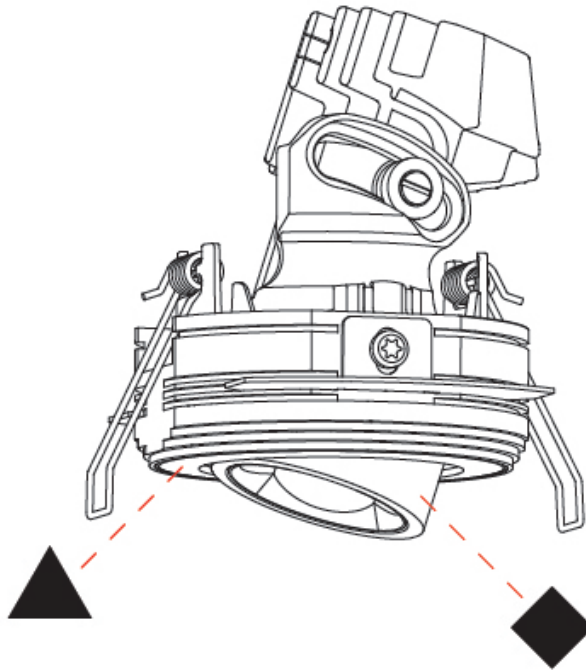

OIKO PRO ADJUSTABLE TRIMLESS

A35885-

PROJECT

TYPE

SPECIFIER

QUANTITY

DATE

A